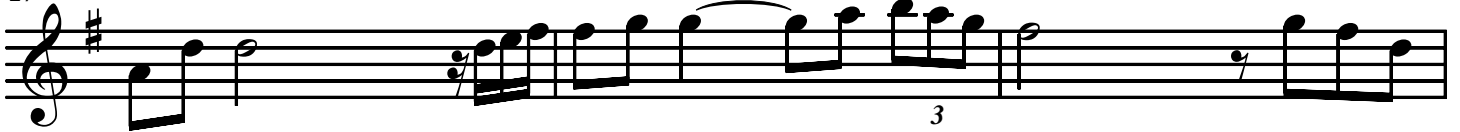

Kiss the Rain

2

21

24

27

30

33

36

39

42