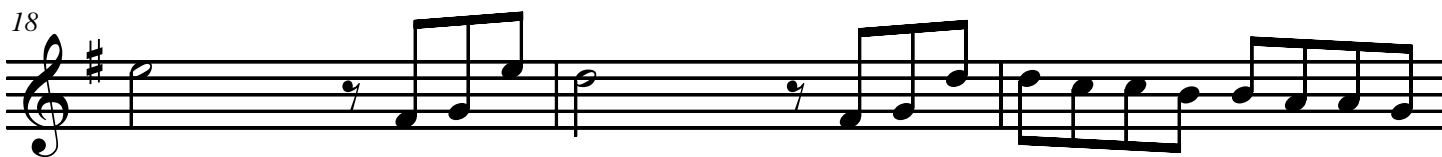

Kiss the Rain

Yiruma

P 61

Penny Will

Tempo = 65

Flute

Piano starts

Kiss the Rain