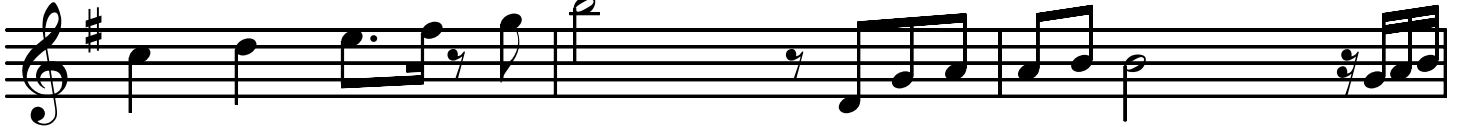

Kiss the Rain

2

21

24

27

30

33

36

39

42