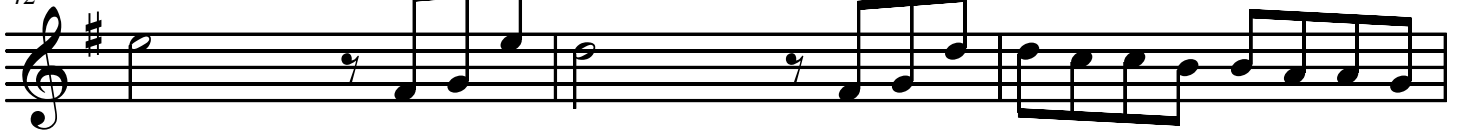

Kiss the Rain

2

21

24

27

30

33

36

39

42