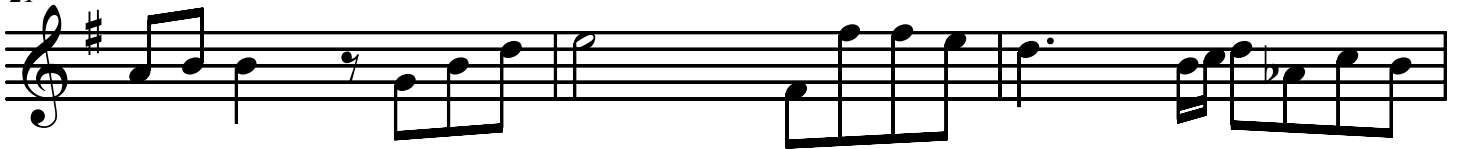

Kiss the Rain

2

21