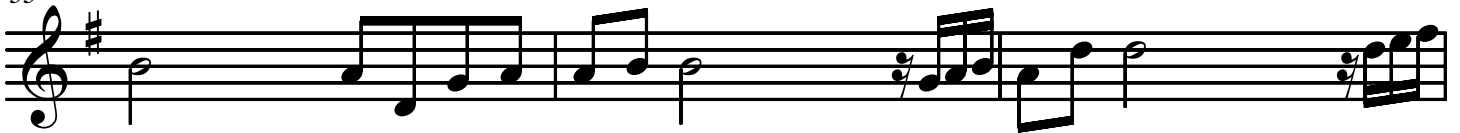

Kiss the Rain

2

21

24

27

30

33

36

39

42