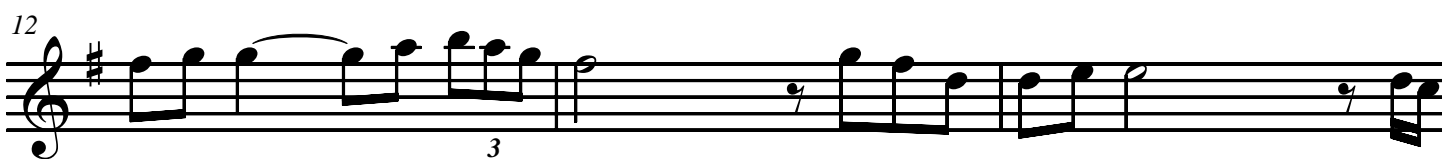

Kiss the Rain

Yiruma

P 61

Penny Will

Tempo = 65

Flute

Piano starts

Kiss the Rain