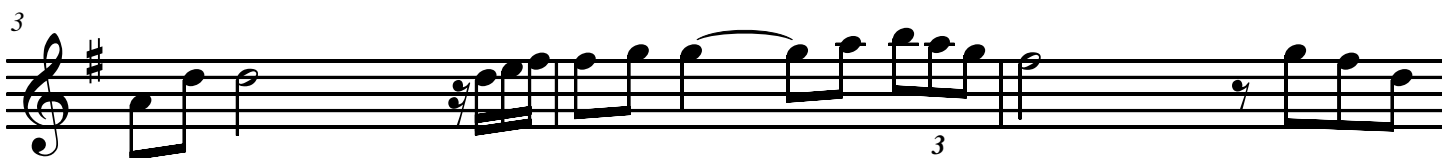

Kiss the Rain

Yiruma

P 61

Penny Will

Tempo = 65

Flute

Piano starts

Kiss the Rain