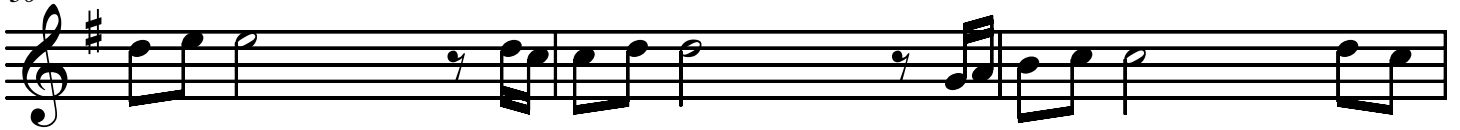

Kiss the Rain

2

21

24

27

30

33

36

39

42